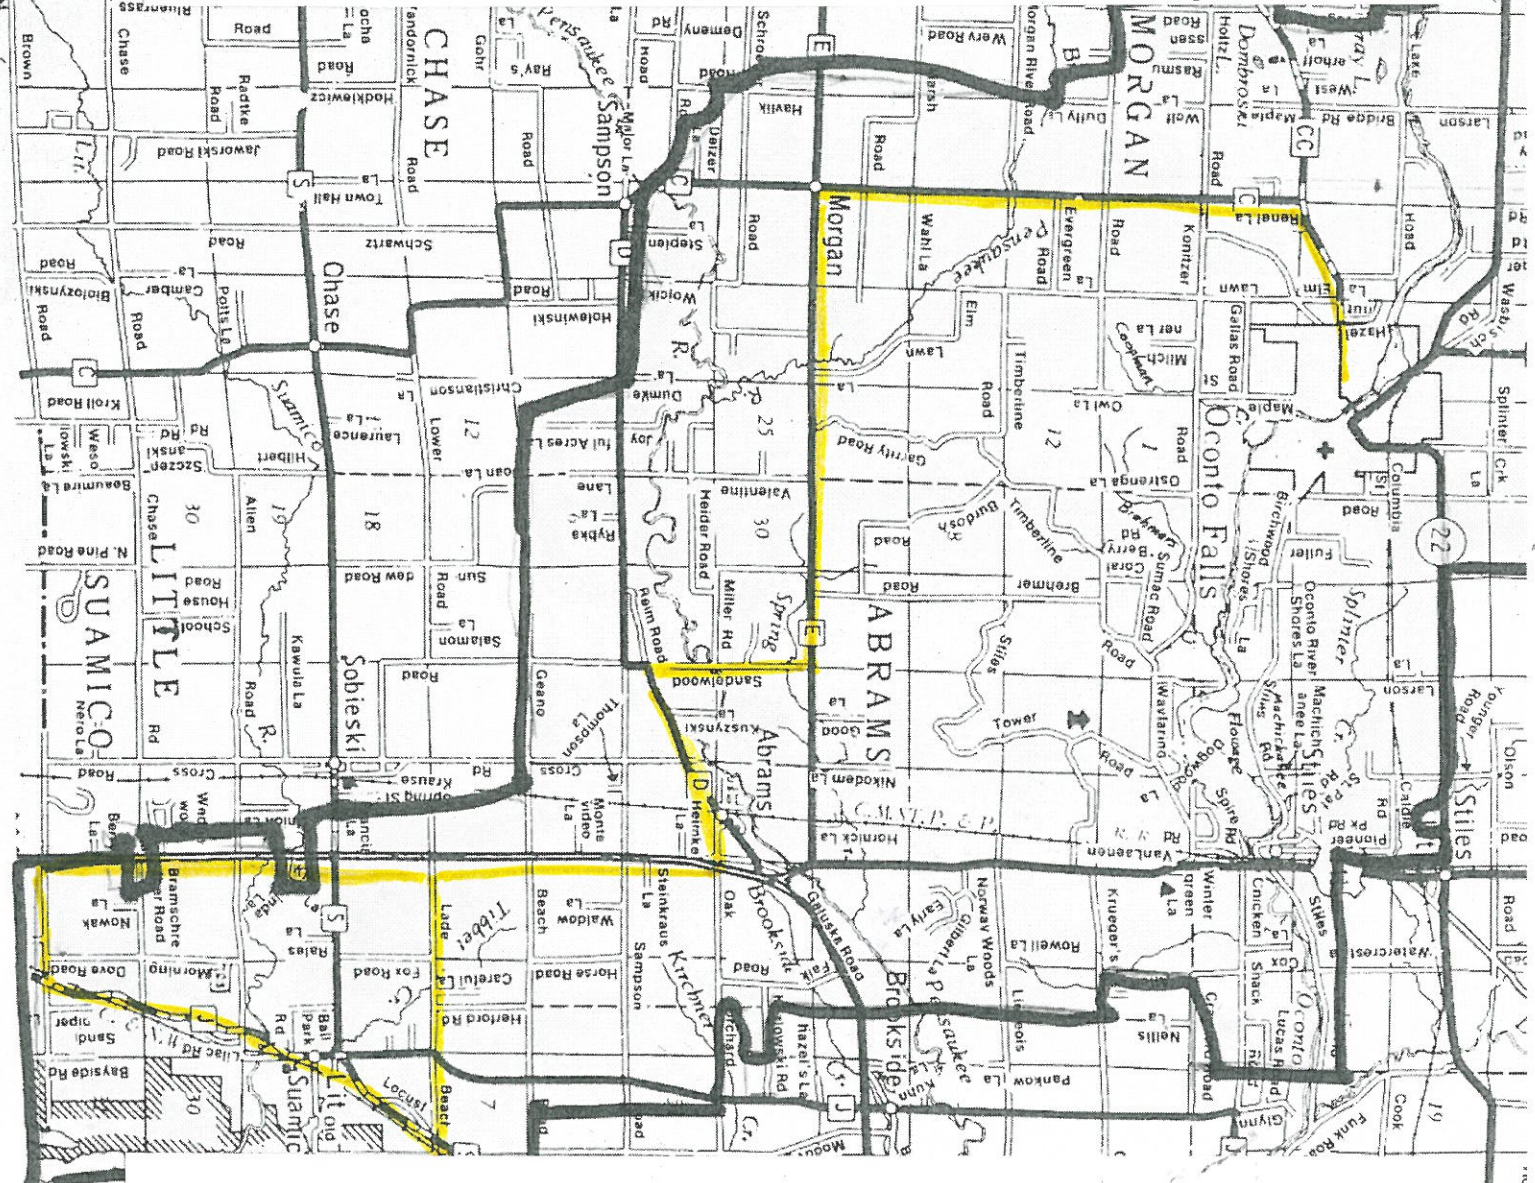

Morning Pick Up Times (approx)

- 6:45 Lade Beach & Fox Rd
- 6:47 Lade Beach & Co S
- 6:50 Co S & Co J
- 6:51 Church Parking Lot-Little Suamico
- 6:53 Co J & Allen Rd
- 6:55 Co J & Braumschrieber Rd
- 6:59 Co J & Brown Rd
- 7:02 Brown Rd & Frontage
- 7:05 Frontage & Braumschrieber Rd
- 7:07 Frontage & Allen Rd
- 7:09 Frontage & Co S
- 7:11 Frontage & Lade Beach
- 7:13 Frontage & Geano Beach
- 7:15 Frontage & Sampson
- 7:17 Shell Station-Abrams
- 7:19 Abrams School
- 7:24 Main St & Sandalwood
- 7:27 Sandalwood & Co E
- 7:32 Co E and Co C
- 7:42 Co C & Co CC
- 7:45 Westside-Green Bay Ave
- 7:50 Schools

Return Times (approx)

- 12:35 Green Bay Ave
- 12:37 Co C & Co CC
- 12:47 Co C & Co E
- 12:52 Co E & Sandalwood
- 12:55 Sandalwood & Main St
- 1:00 Abrams School
- 1:05 Shell Station Abrams
- 1:07 Frontage & Sampson
- 1:09 Frontage & Geano Beach
- 1:11 Frontage & Lade Beach
- 1:13 Lade Beach & Fox
- 1:15 Lade Beach & Co S
- 1:18 Co S & Co J
- 1:20 Church in Little Suamico
- 1:22 Co J & Allen Rd
- 1:24 Co J & Braumschrieber
- 1:26 Co J & Brown
- 1:28 Frontage & Brown
- 1:30 Frontage & Braumschrieber
- 1:32 Frontage & Allen Rd
- 1:34 Frontage & Co S
- 1:36 Frontage & Geano Beach
- 1:45 Hwy 141 north of Abrams

AWANO CC

160
32

22
Miller Ln
Ruege

22

Stiles

Return Times (approx)